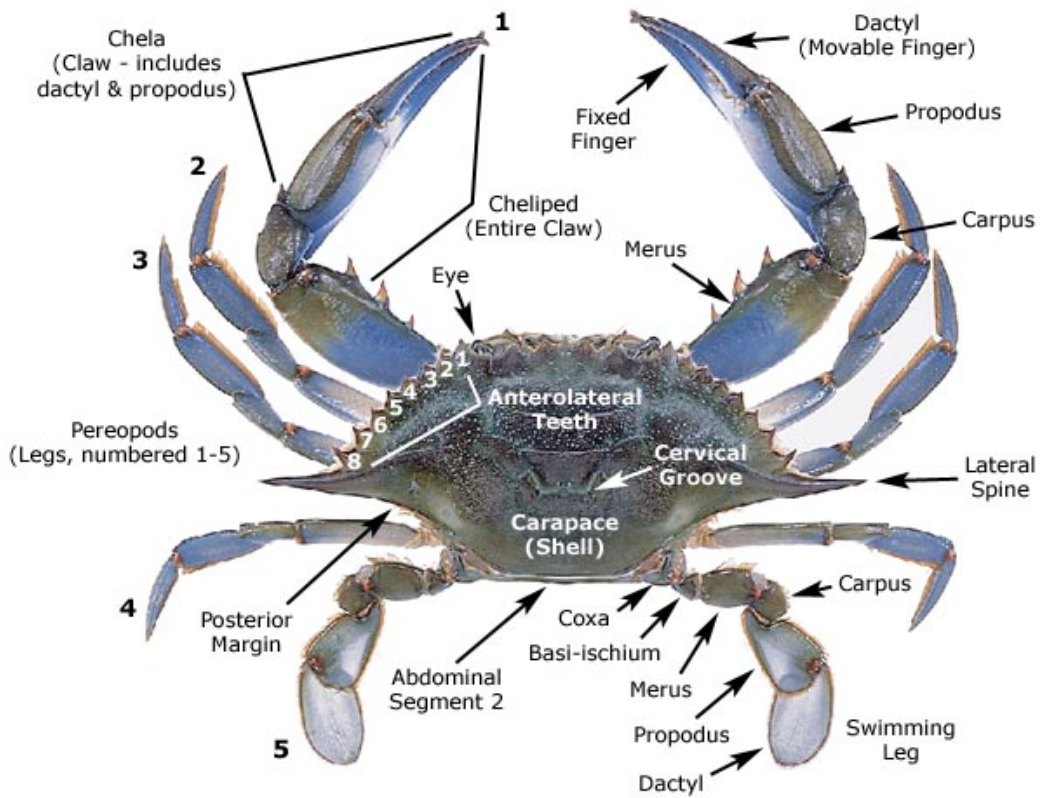

SEARCH: GO

The Blue Crab Archives

- Main Menu
- Forum
- Shop
- About

Blue Crab Anatomy

Exterior Anatomy

Dorsal View

Male Atlantic blue crab (*Callinectes sapidus*)

Male and Female Anatomy

Male Anatomy
Click on image for more detail

Female Anatomy
Click on image for more detail

See the Natural History Museum of Los Angeles County [Crustacea Glossary](#) for a detailed definition of terms.